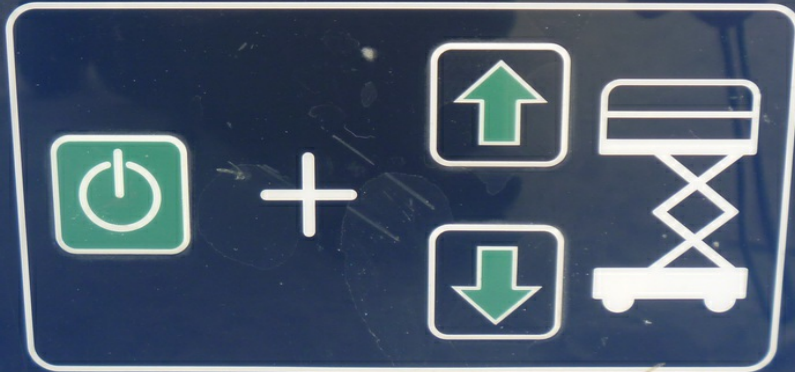

smartLink™

READY. 651932
00033.6 Hours

Genie®
A TEREX BRAND

137562