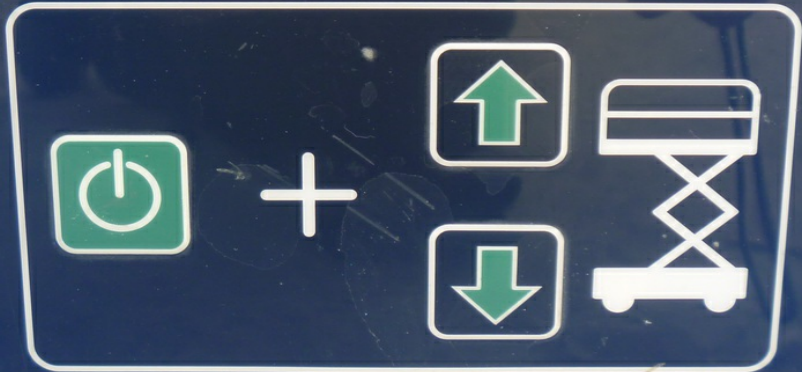

smartLink™

READY. 651932
00033.6 Hours

Genie
A TEREX BRAND

137562